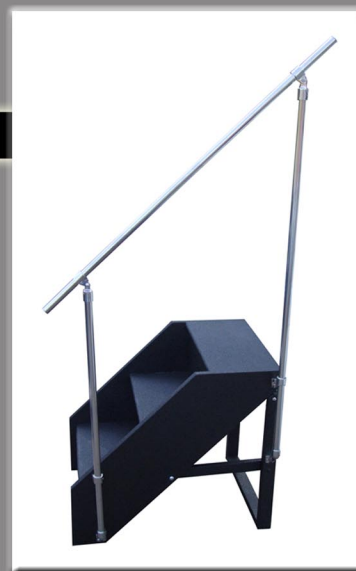

Storable Salem Boarding Stairs

Durable, sleek, stylish & portable!

All Stairs include stainless handles & fastners.
Featuring 9.25" Treads & 8" Risers

2 Rise Stool

Unfolded: 20" wide x 18.5" long x 16" tall

Folded: Weight: 21lbs

3 Rise Stair

Unfolded: 20" wide x 27" long x 24" tall

Folded: 12" wide x 36" long x 22" tall

Weight: 27lbs

Both Stairs shown with optional hand rail.
Weight not including rail.

4 Rise Stair

Unfolded: 20" wide x 35.5" long x 32" tall

Folded: 12" wide x 48" long x 22" tall

Weight: 34 lbs

Visit us at WWW.BOARDINGSTAIRS.COM

Ph: 888-SALEM15

Fx: 724-468-8155