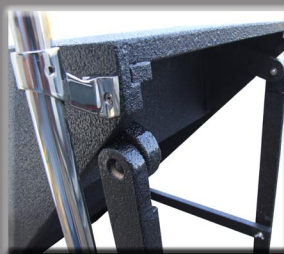

Visit us at WWW.BOARDINGSTAIRS.COM

Ph: 888-SALEM15

Fx: 724-468-8155